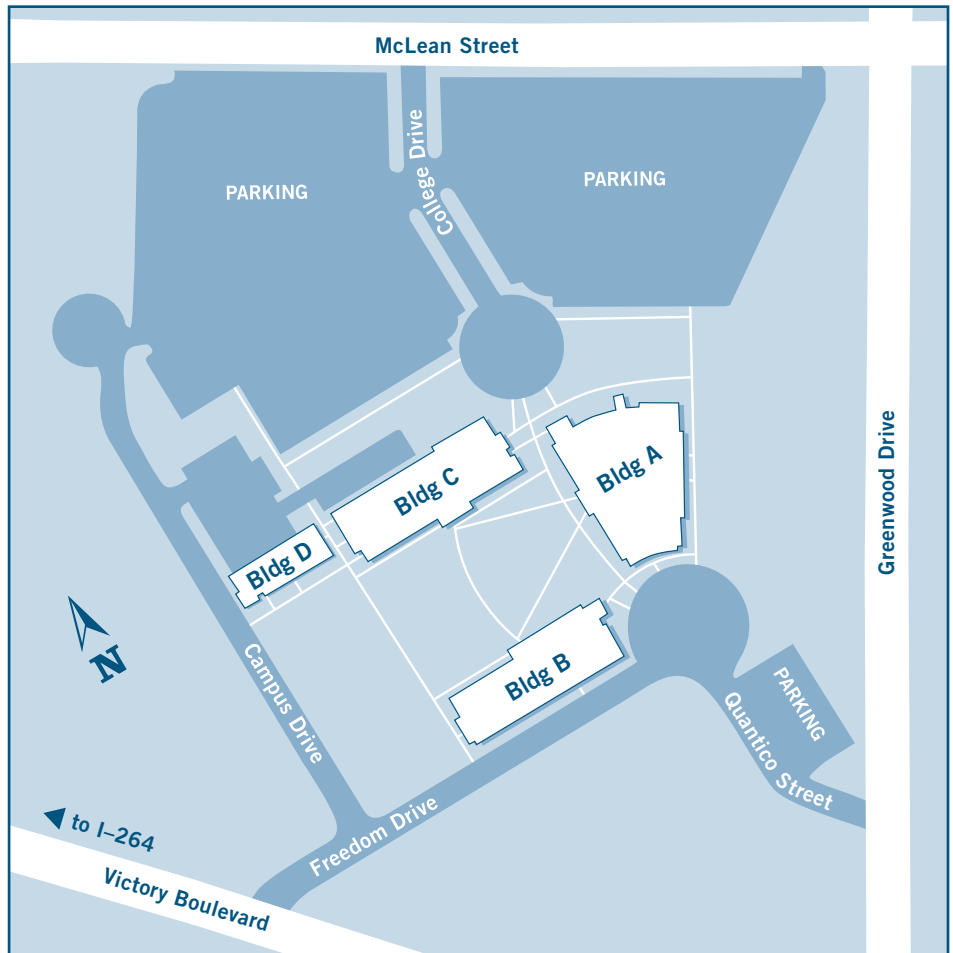

Tidewater Community College Portsmouth Campus

120 Campus Drive Portsmouth VA 23701 Telephone: 757-822-2124

Driving Directions

> From Virginia Beach/Norfolk

1. I-264-W to Portsmouth (via Downtown Tunnel)
2. Exit 3 Victory Blvd.
3. Left on Victory Blvd.
4. Left on Greenwood Dr.
5. Left on McLean St.
6. Left on College Dr.

> From Suffolk

1. I-664-S
2. I-264-E (Exit 15A) to Portsmouth/Norfolk
3. Exit 3 Victory Blvd.
4. Right on Victory Blvd.
5. Follow steps 4–6 from Virginia Beach/Norfolk

> From the Peninsula

1. I-664-S
2. I-264-E (Exit 15A) to Portsmouth/Norfolk
3. Exit 3 Victory Blvd.
4. Right on Victory Blvd.
5. Follow steps 4–6 from Virginia Beach/Norfolk

> From Chesapeake

1. From I-64-E or W, take I-464-N
2. I-264-W (Exit 6A) to Portsmouth
3. Exit 3 Victory Blvd.
4. Left on Victory Blvd.
5. Follow steps 4–6 from Virginia Beach/Norfolk

Portsmouth Campus Building Information

Building A

Admissions/Enrollment Office, Answer Center, Bookstore, Business Office, Café, Classrooms, College Success Classroom, FORUM, Library, Security and Testing Center

Building B

Nursing Classrooms/Labs

Building C

Classrooms/Labs, and Student ID Office

Building D

Facilities

This is a partial list of offices and facilities. See back for more building room locations.

TCC Information Center

757-822-1122 or info@tcc.edu

TCC Website

www.tcc.edu

TIDEWATER COMMUNITY COLLEGE

From here, go anywhere.™