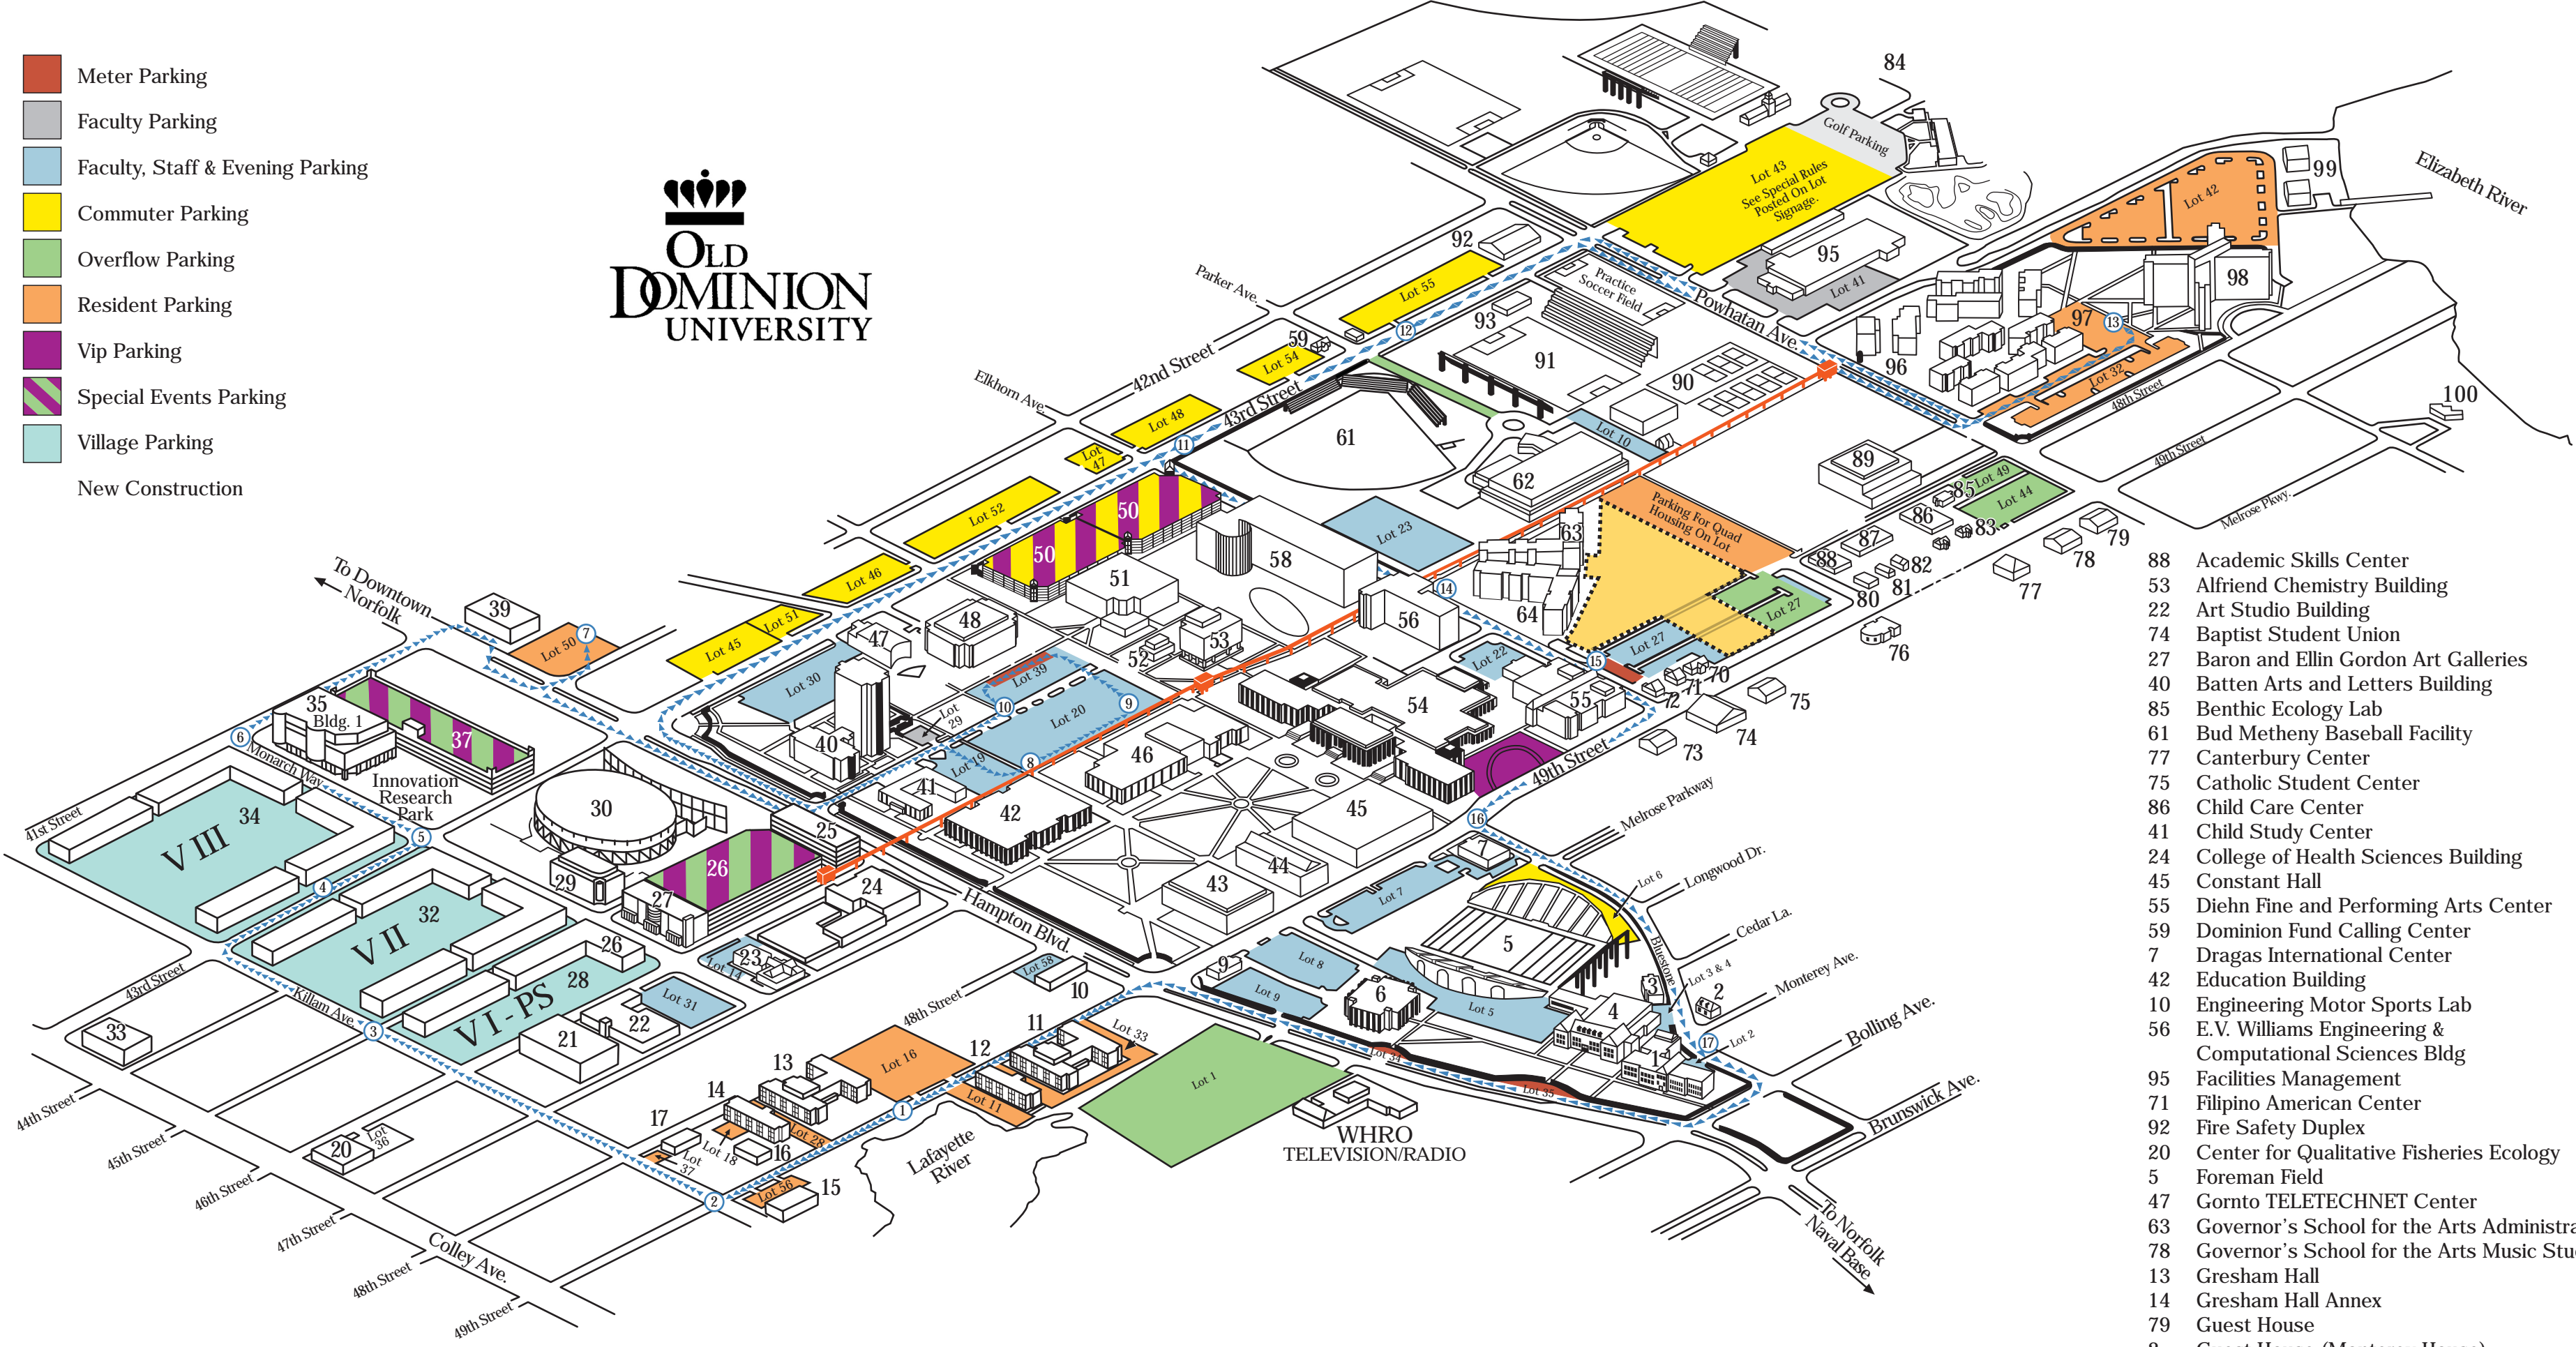

- 35 Innovation Research Park I
- 62 Intercollegiate Athletic Building
- 76 Islamic Center
- 46 Kaufman Hall
- 6 Koch Hall
- 9 Kornblau Alumni Center
- 52 Mary Denson Pretlow Planetarium
- 51 Mills Godwin Building
- 39 Monarch House (Old Dominion Inn)
- 3 Navy R.O.T.C.
- 26 North Village Garage D
- 15 Nusbaum Apartments (A)
- 16 Nusbaum Apartments (B)
- 17 Nusbaum Apartments (C)
- 58 Oceanography and Physics Building
- 35 ODU Research Foundation
- 33 ODU Research Foundation Lab
- 70 Owens African American Cultural Center
- 50 Parking Garages (A & B)/Parking
- Transportation Svcs Office
- 37 Parking Facility - Convocation Center
- 21 Peri/Nuclear & Particle Physics Facility
- 48 Perry Library
- 96 Powhatan Apartments I
- 97 Powhatan Apartments II
- 84 Powhatan Field
- 49 Quad Student Housing
- 11 Rogers Hall
- 12 Rogers Hall Annex
- 4 Rollins Hall
- 99 Sailing Center
- 93 Soccer Office
- 91 Soccer Stadium
- 1 Spong Hall
- 25 Springhill Suites Marriott
- 23 Stables Theatre
- 72 TAC 5
- 30 Ted Constant Convocation Center
- 90 Tennis Courts
- 83 University Auditors
- 100 University President's Residence
- 24 University Theatre (in Health Sciences Building)
- 29 University Village Bookstore
- 28 University Village I/Public Safety
- 32 University Village II
- 34 University Village III
- 64 Virginia Tidewater Consortium
- 44 Visual Arts Building
- 54 Webb University Center
- 73 Wesley House
- 98 Whitehurst Hall
- 80 Writing Center
- 88 Academic Skills Center
- 53 Alfriend Chemistry Building
- 22 Art Studio Building
- 74 Baptist Student Union
- 27 Baron and Ellin Gordon Art Galleries
- 40 Batten Arts and Letters Building
- 85 Benthic Ecology Lab
- 61 Bud Metheny Baseball Facility
- 77 Canterbury Center
- 75 Catholic Student Center
- 86 Child Care Center
- 41 Child Study Center
- 24 College of Health Sciences Building
- 45 Constant Hall
- 55 Diehn Fine and Performing Arts Center
- 59 Dominion Fund Calling Center
- 7 Dragas International Center
- 42 Education Building
- 10 Engineering Motor Sports Lab
- 56 E.V. Williams Engineering & Computational Sciences Bldg
- 95 Facilities Management
- 71 Filipino American Center
- 92 Fire Safety Duplex
- 20 Center for Qualitative Fisheries Ecology
- 5 Foreman Field
- 47 Gornto TELETECHNET Center
- 63 Governor's School for the Arts Administration
- 78 Governor's School for the Arts Music Studio
- 13 Gresham Hall
- 14 Gresham Hall Annex
- 79 Guest House
- 2 Guest House (Monterey House)
- 89 Health and Physical Education Building
- 43 Hughes Hall
- 81 Human Resources I
- 82 Human Resources II
- 87 Human Resources III